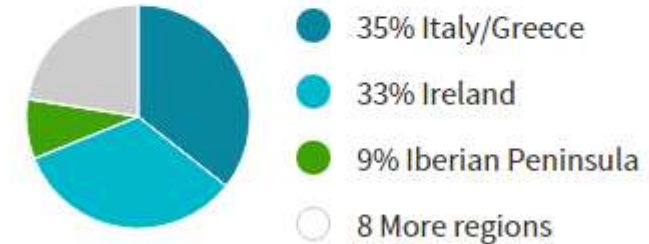

DNA Testing

MICHAEL LOVERME
Memorial Foundation

- Three Choices
  - AncestryDNA
  - Family Tree DNA
  - 23andMe
- Autosomal Test (tests both genders)
- [Join a Project](#)
- Look for matches and try to triangulate
- [AncestorCentral.com](#)

David LoVerme

This test is shown to matches as davidloverme

🔗 Linked to David LoVerme

ETHNICITY ESTIMATE